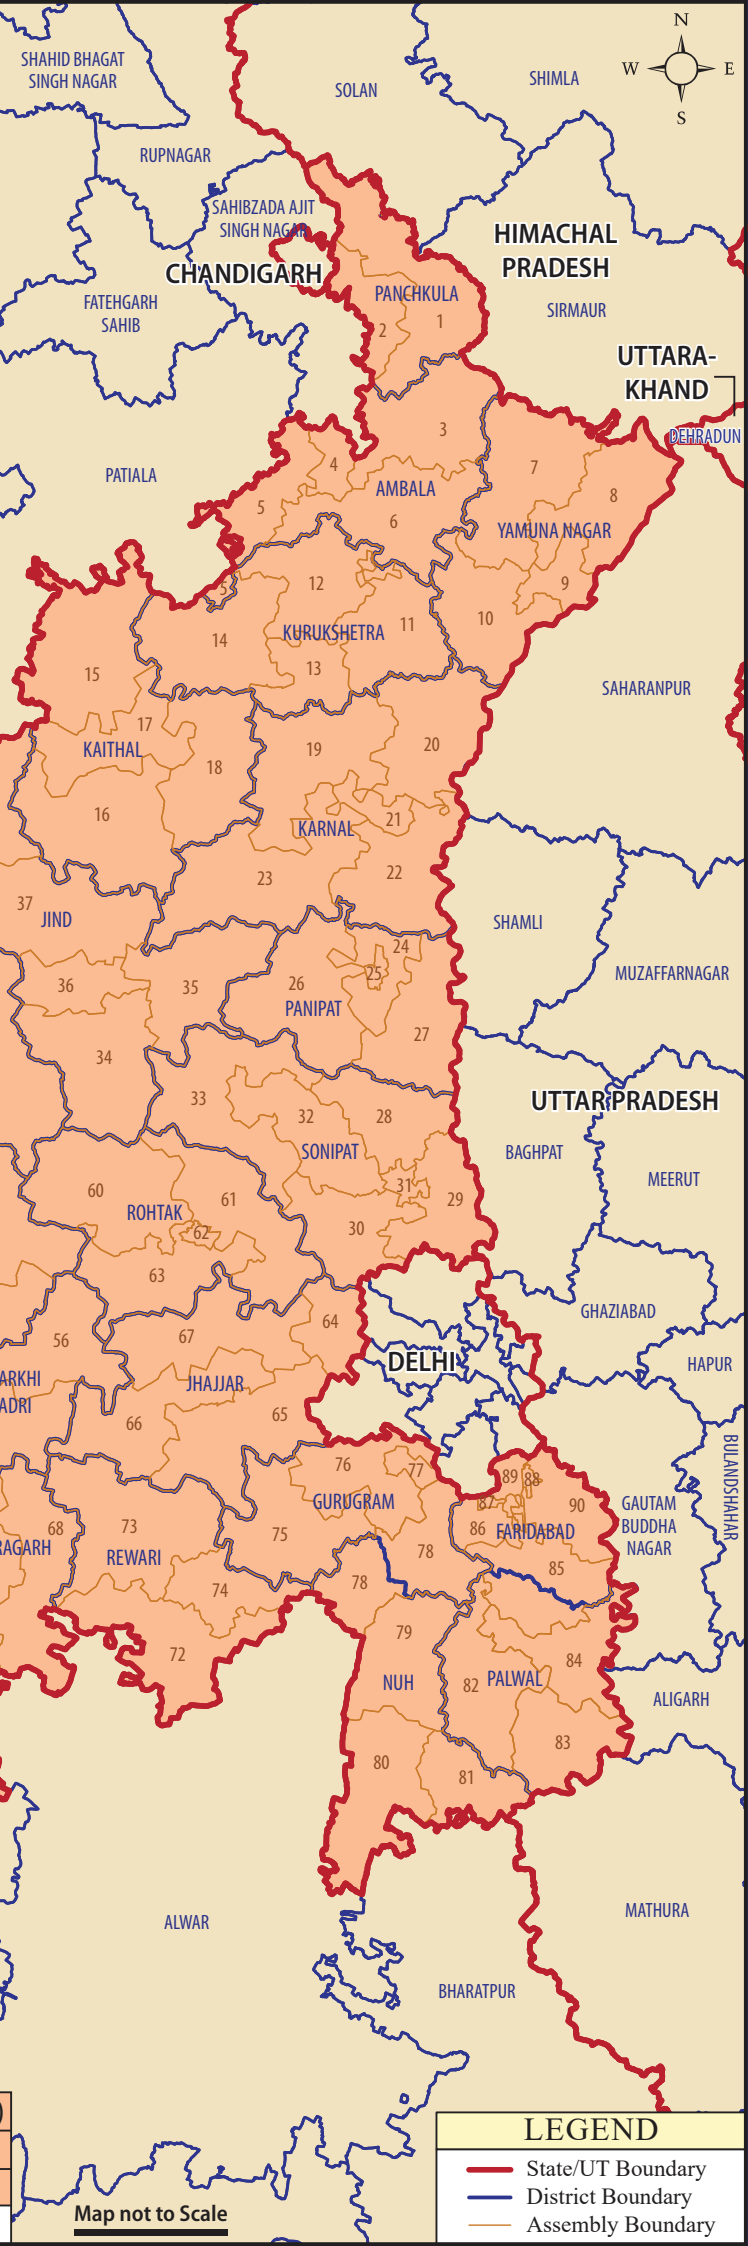

General Election to Legislative Assembly of Haryana, 2024

LIST OF ASSEMBLY CONSTITUENCY

1	Kalka	46	Ellenabad
2	Panchkula	47	Adampur
3	Naraingarh	48	Uklana (SC)
4	Ambala Cantt.	49	Narnaund
5	Ambala City	50	Hansi
6	Mulana (SC)	51	Barwala
7	Sadhaura (SC)	52	Hisar
8	Jagadhri	53	Nalwa
9	Yamunanagar	54	Loharu
10	Radaur	55	Badhra
11	Ladwa	56	Dadri
12	Shahbad (SC)	57	Bhiwani
13	Thanesar	58	Tosham
14	Pehowa	59	Bawani Khera (SC)
15	Guhla (SC)	60	Meham
16	Kalayat	61	Garhi Sampla-Kiloi
17	Kaithal	62	Rohtak
18	Pundri	63	Kalanaur (SC)
19	Nilokheri (SC)	64	Bahadurgarh
20	Indri	65	Badli
21	Karnal	66	Jhajjar (SC)
22	Gharaunda	67	Beri
23	Assandh	68	Ateli
24	Panipat Rural	69	Mahendragarh
25	Panipat City	70	Narnaul
26	Israna (SC)	71	Nangal Chaudhry
27	Samalkha	72	Bawal (SC)
28	Ganaur	73	Kosli
29	Rai	74	Rewari
30	Kharkhauda (SC)	75	Pataudi (SC)
31	Sonipat	76	Badshahpur
32	Gohana	77	Gurgaon
33	Baroda	78	Sohna
34	Julana	79	Nuh
35	Safidon	80	Ferozpur Jhirka
36	Jind	81	Punahana
37	Uchana Kalan	82	Hathin
38	Narwana (SC)	83	Hodal (SC)
39	Tohana	84	Palwal
40	Fatehabad	85	Prithla
41	Ratia (SC)	86	Faridabad NIT
42	Kalanwali (SC)	87	Badkhal
43	Dabwali	88	Ballabgarh
44	Rania	89	Faridabad
45	Sirsa	90	Tigaon

Poll Event	Single Phase (All 90 ACs)
Issue of Notification	05-09-2024 (Thursday)
Date of Poll	01-10-2024 (Tuesday)
Date of Counting	04-10-2024 (Friday)

Map not to Scale

LEGEND	
	State/UT Boundary
	District Boundary
	Assembly Boundary