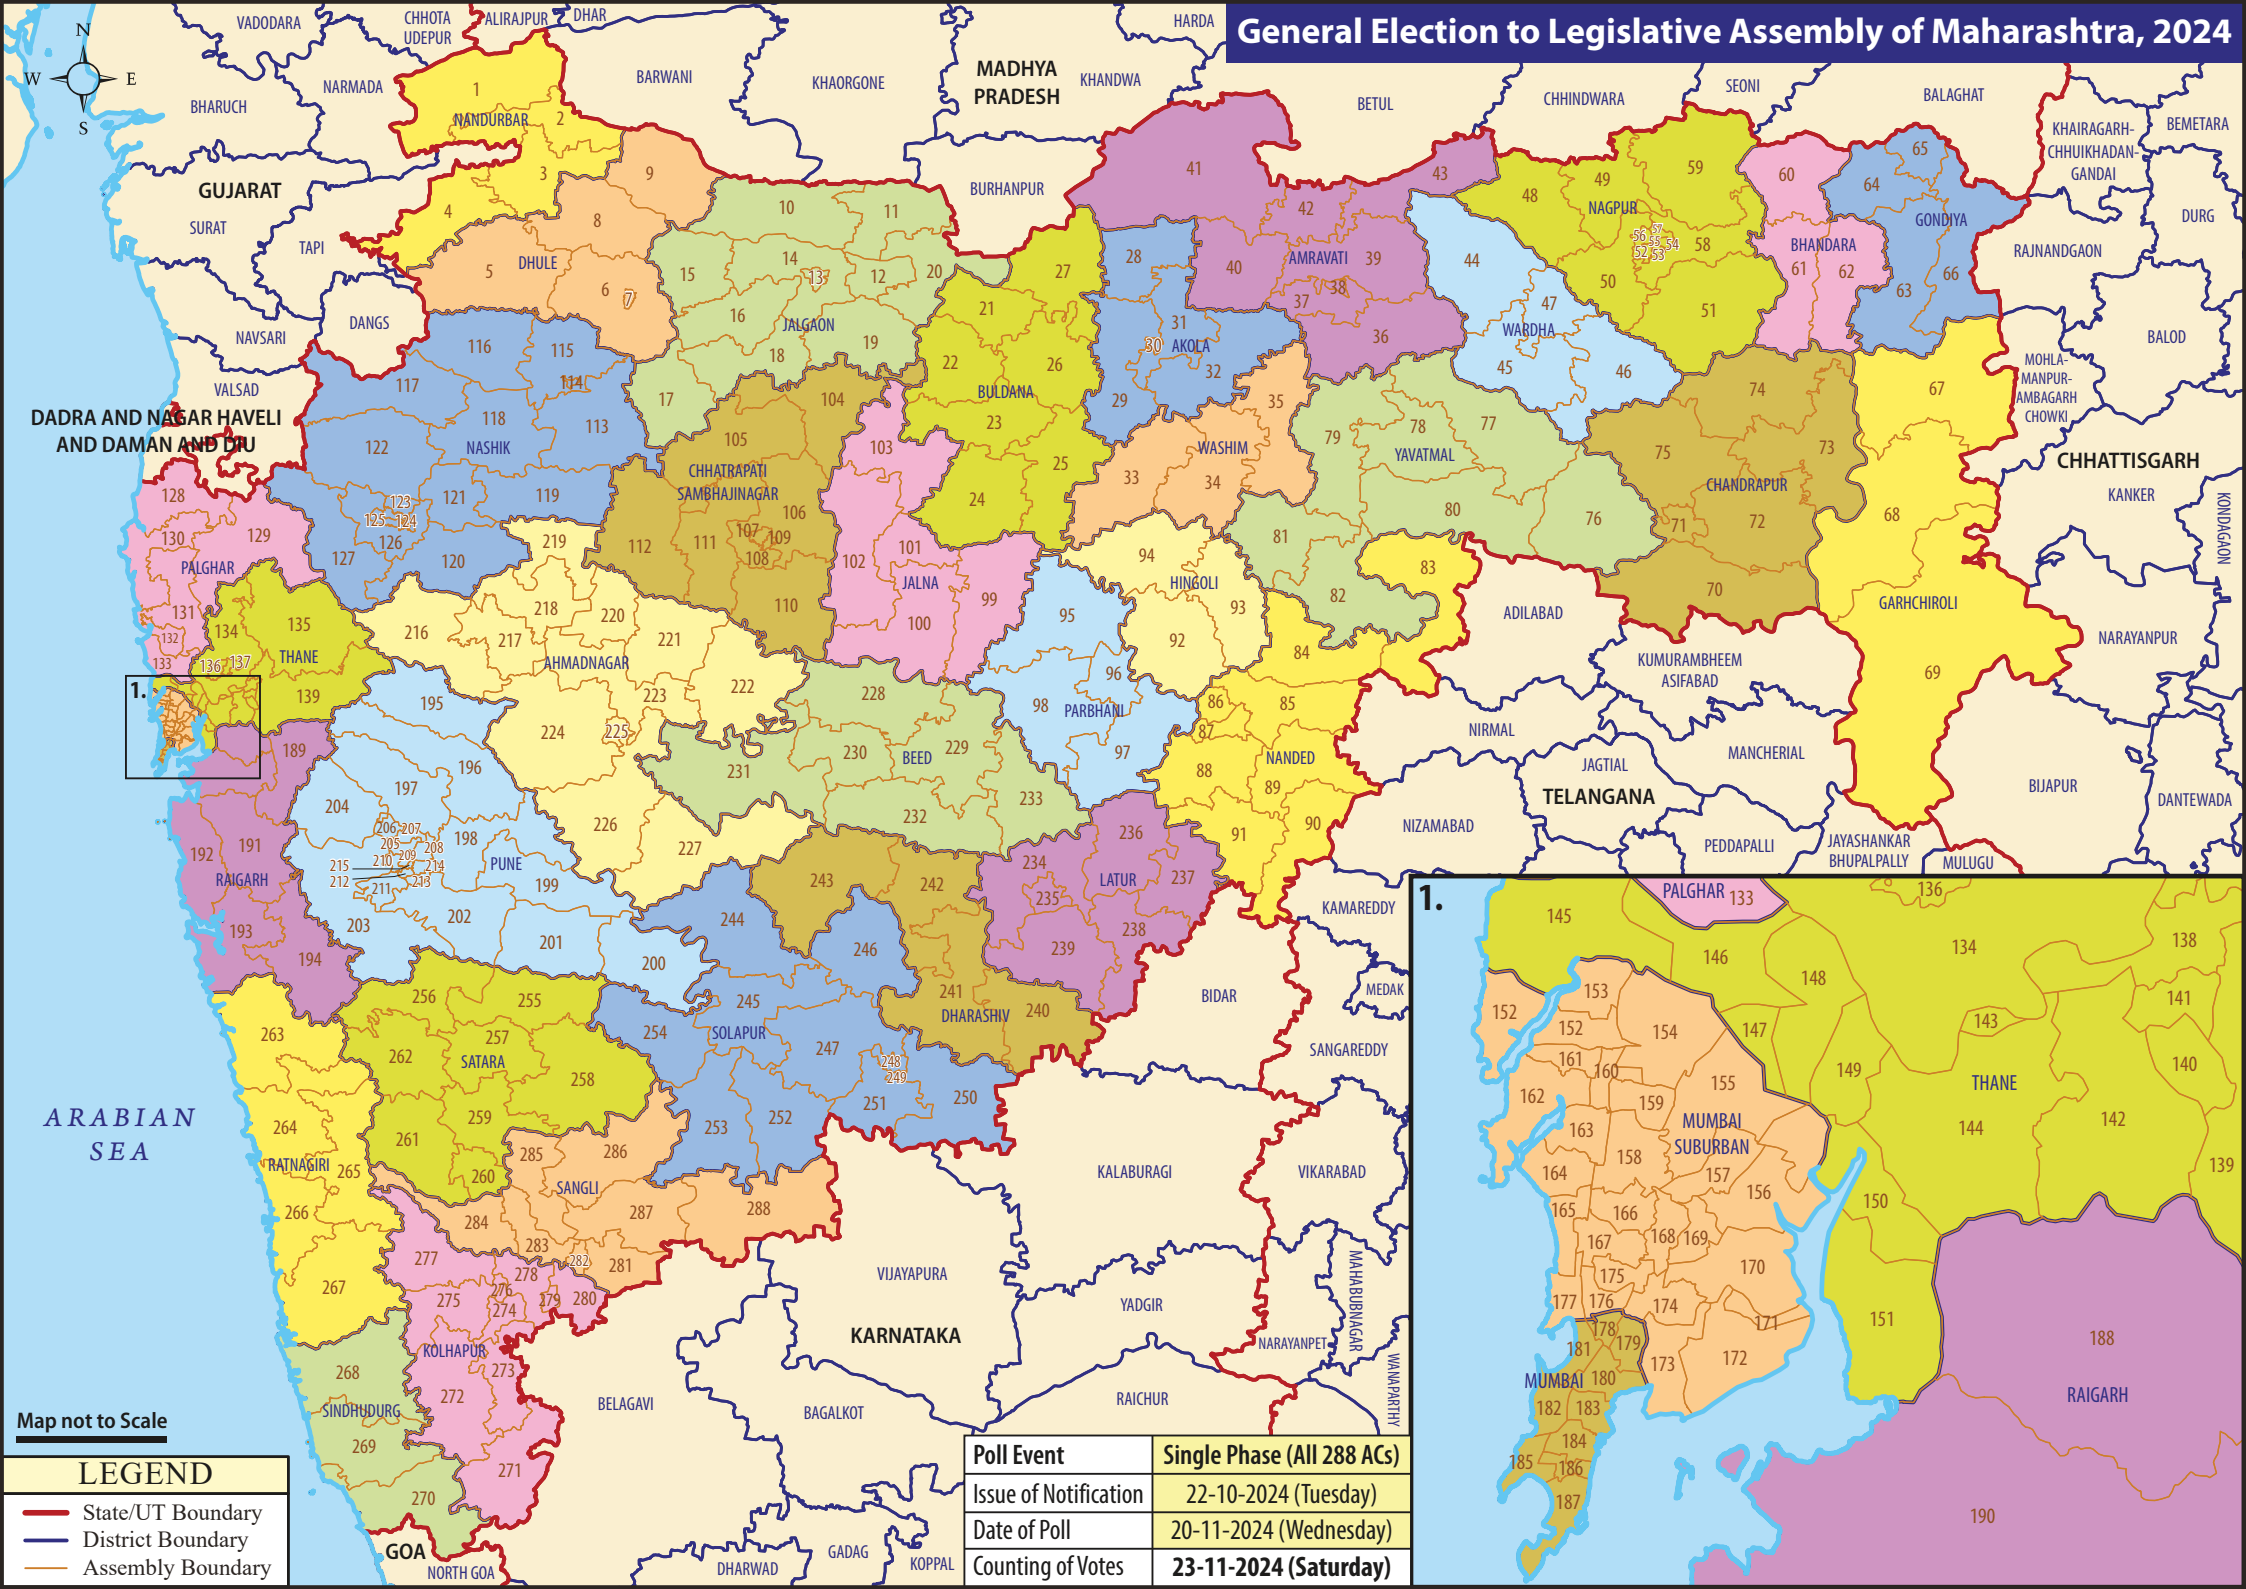

# General Election to Legislative Assembly of Maharashtra, 2024

Map not to Scale

LEGEND	
	State/UT Boundary
	District Boundary
	Assembly Boundary

Poll Event	Single Phase (All 288 ACs)
Issue of Notification	22-10-2024 (Tuesday)
Date of Poll	20-11-2024 (Wednesday)
Counting of Votes	23-11-2024 (Saturday)